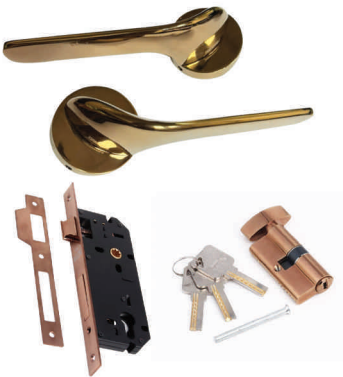

DESCRIPTION	M.R.P.
ROSE COMBO SET	With one side Key/Knobe 60 mm cylinder	6355.00
	With both side Key 60 mm cylinder	6345.00
	With Baby Latch	4860.00
	With one side Key/Knobe 70 mm cylinder	6755.00
	With both side Key 70 mm cylinder	6740.00
	With Baby Latch	4840.00

Model : ROYAL (ROSE GOLD / GOLD PVD)
Material : ZINC