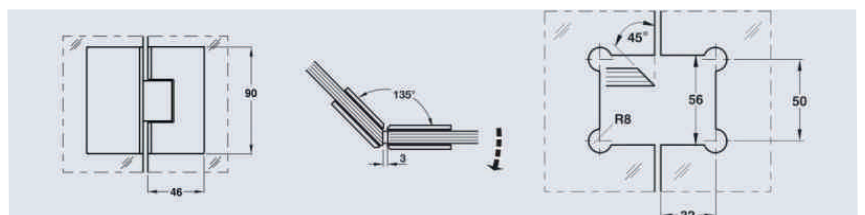

PKSH-L

- Glass to Glass 135° Hinge • glass thickness : 8mm-12mm
- Weight Cap.: 45 kg • finish : Matt & Chrome Plated
- With Gasket to Prevent Glass from Damage