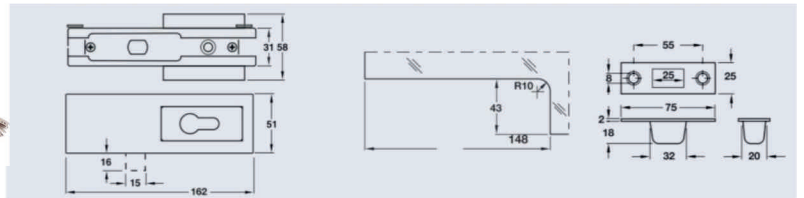

PKPF-4

Lock Patch (Corner Patch Lock)

₹ 2200.00

Specification :

- Finish : Satin stainless steel Suitable to Lock swing doors • With a euro profile cylinder and strike plate • With 3 high security computerized keys • Single throw rectangular bolt with 15 mm projection • With SS 304 cover of 1.2mm thickness
- High quality tempered precision screw are used to ensure solid gripping.

Specification :

- Finish : Satin stainless steel • Material : Plate material : 304 Stainless Steel, Pivot material : Iron
- Plate thickness : 2.5 mm • Cover with Allen screw to ensure that the cover remained secure in its place.