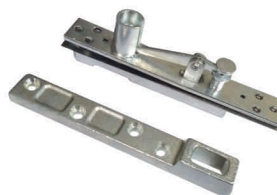

DIMENSIONS

₹4850.00

F-94 FLOOR SPRING

- Single Spring
- Double Speed, Weight upto 100 kg

DIMENSIONS

Colour Charge Extra

₹4100.00

Top Pivot • Bottom Strap