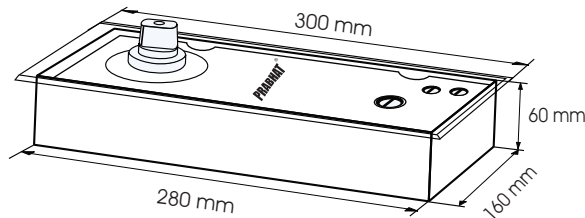

DIMENSIONS