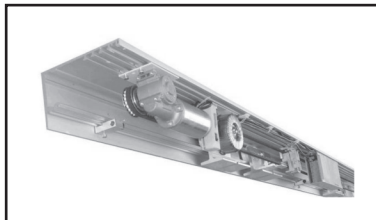

AUTOMATIC SENSOR DOOR