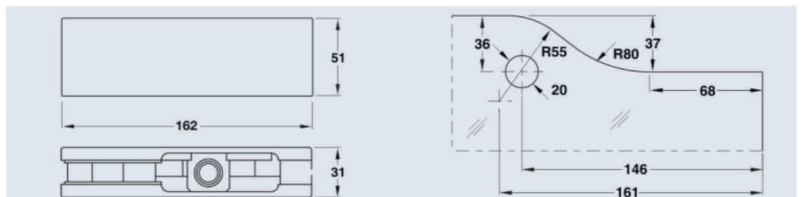

Specification :

- Finish : Satin stainless steel
- With SS 304 cover of 1.2mm thickness
- High quality tempered precision screw are used to ensure solid gripping.