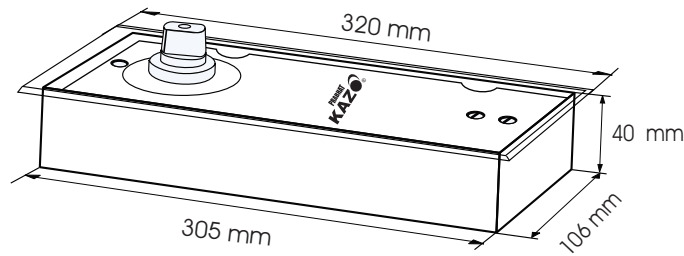

DIMENSIONS