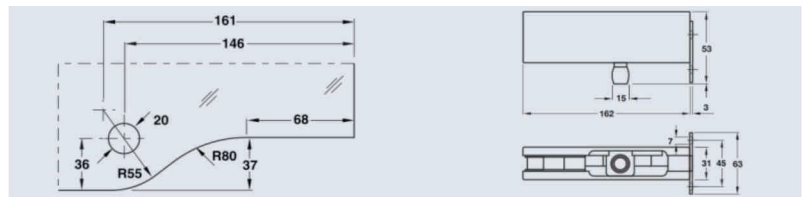

Specification :

- Finish : Satin stainless steel
- Suitable to secure over panel with the wall by pivot pin of 15mm dia • Pivot point of 55/65mm • With SS 304 cover of 1.2mm thickness • High quality tempered precision screw are used to ensure solid griping.