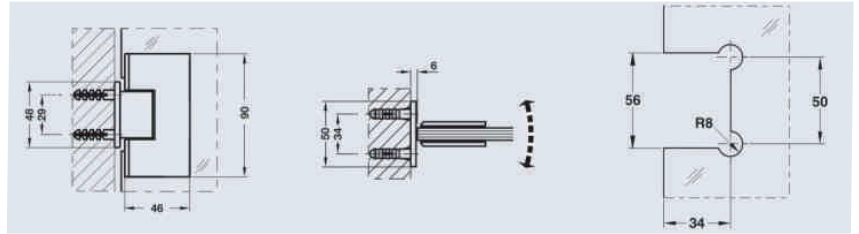

*"The bathroom is often
a haven, a safe place to be
when you need it most"*

SHOWER HINGES

Black/R. Gold/Gold Charges Extra

PKSH-H

- Wall to Glass 90° Hinge both side • glass thickness : 8mm-12mm
- Weight Cap.: 45 kg • finish : Matt & Chrome Plated
- With Gasket to Prevent Glass from Damage