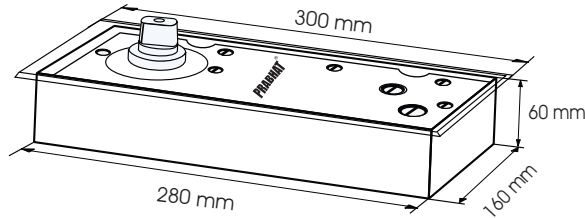

Technical Parameter			
Door weight	Power size	Door width	Product Size
130Kgs	EN 8	1200mm	260x160x60
Hold	Open	Hold Open	Life cycles
Yes			300000

DIMENSIONS

₹8333.00

F-92 FLOOR SPRING

- Single Spring
- Double Speed, Weight upto 120 kg