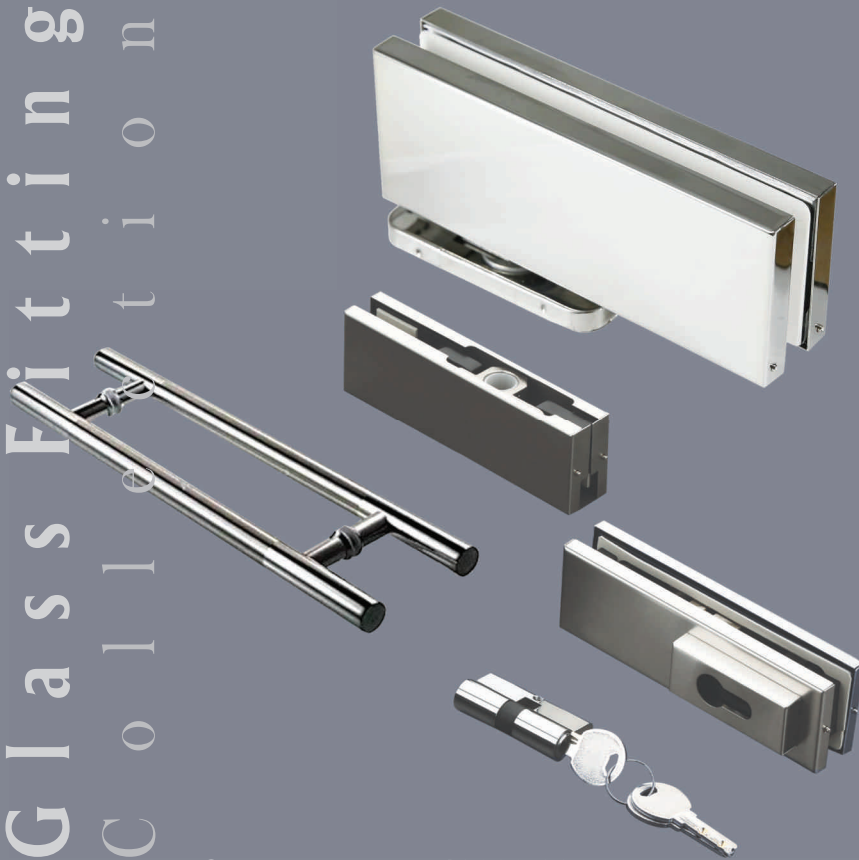

Glass Fittings
Collection

Combo M.R.P. ₹ 18333.00