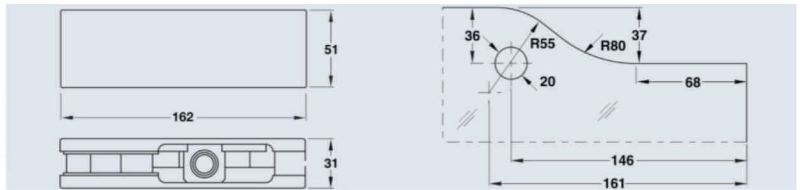

PKPF-2

Lower Patch

₹ 1150.00

Specification :

- Finish : Satin stainless steel • Pivot point of 55/65mm
- With SS 304 cover of 1.2mm thickness
- High quality tempered precision screw are used to ensure solid gripping.