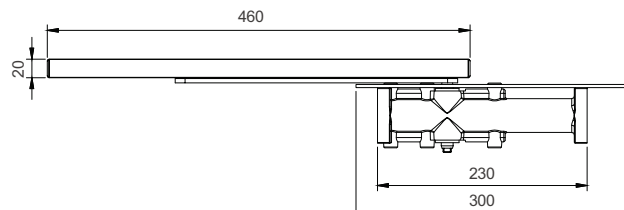

DIMENSIONS