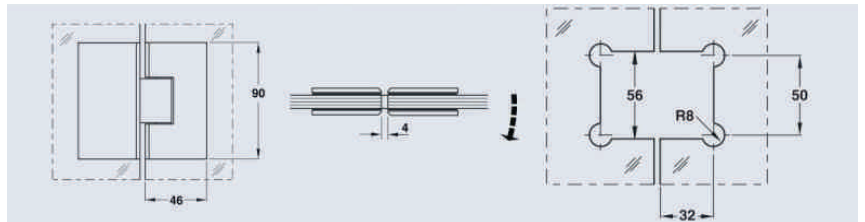

PKSH-A

- Glass to Glass 180° Hinge • glass thickness : 8mm-12mm
- Weight Cap.: 45 kg • finish : Matt & Chrome Plated
- With Gasket to Prevent Glass from Damage

Material : Zinc M.R.P. ₹ 2083.00

Material : S.S M.R.P. ₹ 2650.00