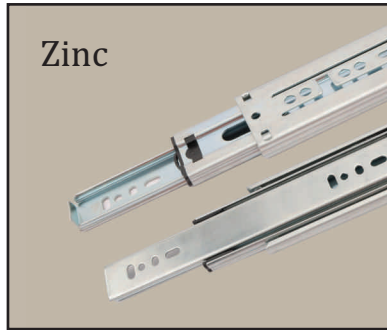

Size

- 10"
- 12"
- 14"
- 16"
- 18"
- 20"
- 22"
- 24"

Zinc

PK -Teleopic

Soft Close
₹ 67.00 (Per Inch)