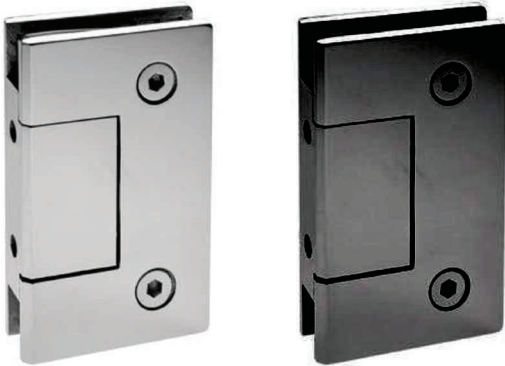

PKSH-I

- Wall to Glass Fixed 90° Hinge • glass thickness : 8mm-12mm
- Weight Cap.: 45 kg • finish : Matt & Chrome Plated
- With Gasket to Prevent Glass from Damage