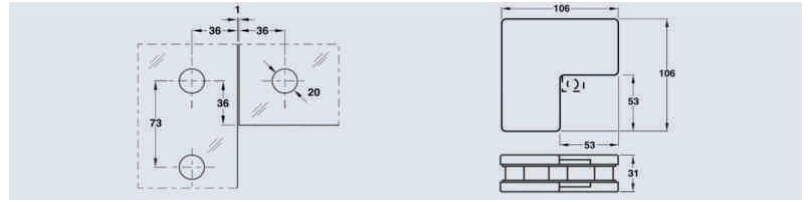

Specification :

- Finish : Satin stainless steel • Suitable for fixing over panel & side panel at the opening top corner of the door • Corner small L Patch.
- With SS 304 cover of 1.2mm thickness • High quality tempered precision screw are used to ensure solid griping.