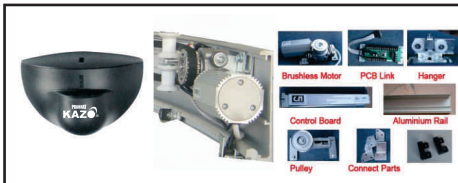

AUTOMATIC SENSOR DOOR