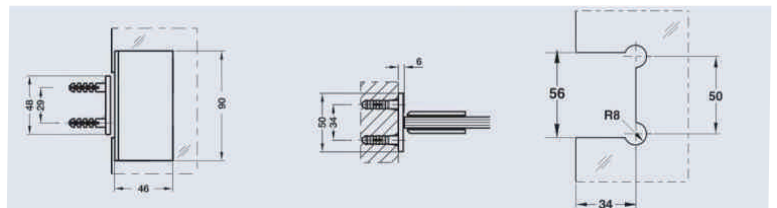

Material : Zinc M.R.P. ₹ 1300.00

Material : S.S M.R.P. ₹ 1900.00