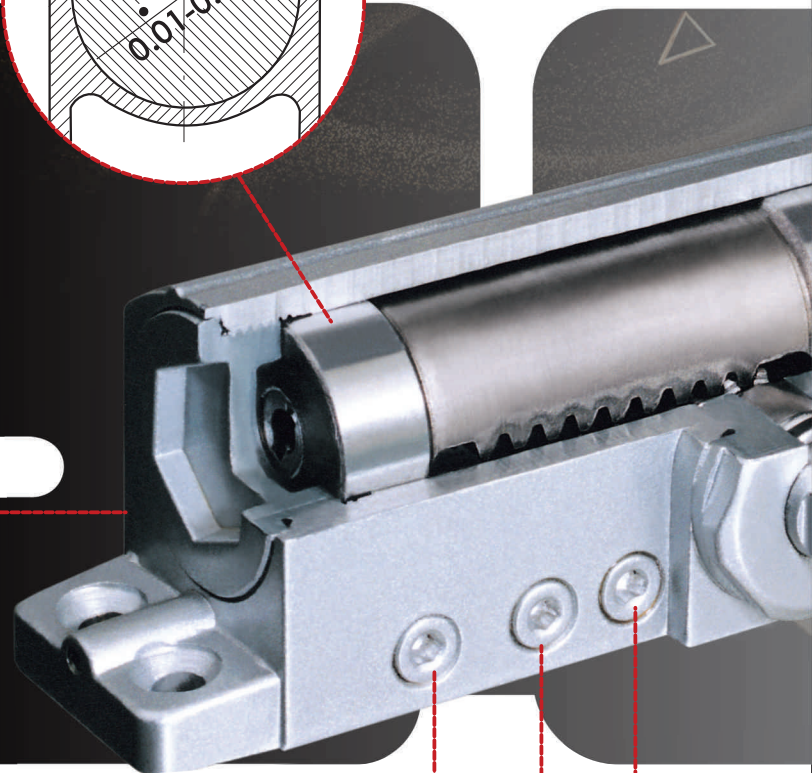

All of "Prabhat" Door Closer body must be treated by: Centralized smelting, fully automated die casting, dozens of precision machining

Latching Speed Valve

Closing Speed Valve

Delay Action Valve

PB-5000

- Inexpensive, proven reliability
- Closes the door by itself, softly and without noise
- Strong versatility, widely applicable to various applications
- Closing cycle largely unaffected by temperature changes
- "Rack-and-Pinion" system. Weight : 15-150 kg.

DIMENSIONS

Power Adjustable Valve

High Strength Spring, Oil-tempered steel, supply enough power to close the door even after 2 million cycles.

Back Check Valve

Needle Bearing Installed For Super Smooth Operatipon & High Efficiency