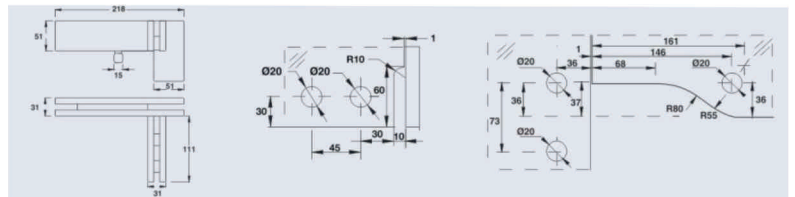

Specification :

- Finish : Satin stainless steel
- Suitable for fixing over panel & side panel along with fin • Over panel side panel with fin inside • With SS 304 cover of 1.2mm thickness
- High quality tempered precision screw are used to ensure solid gripping.