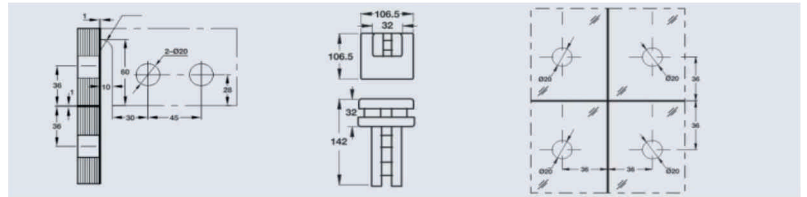

PKPF-10

Quadrant Connector with Fin

₹ 4500.00

Specification :

- Finish : Satin stainless steel
- Suitable for fixing four panel along with fin • With SS 304 cover of 1.2mm thickness
- High quality tempered precision screw are used to ensure solid gripping.