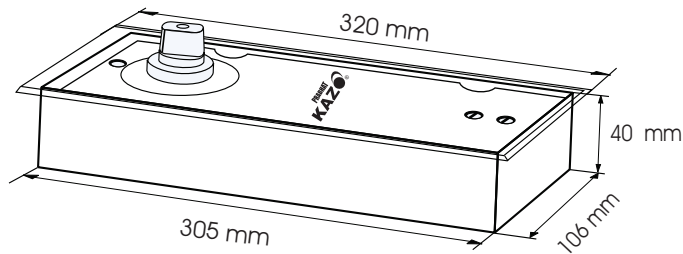

DIMENSIONS