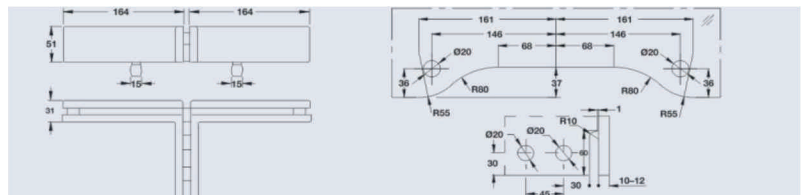

Specification :

- Finish : Satin stainless steel
- Suitable for back to back doors with pivot along with fin • Over panel with pivot for back to back doors. • With SS 304 cover of 1.2mm thickness
- High quality tempered precision screw are used to ensure solid gripping.