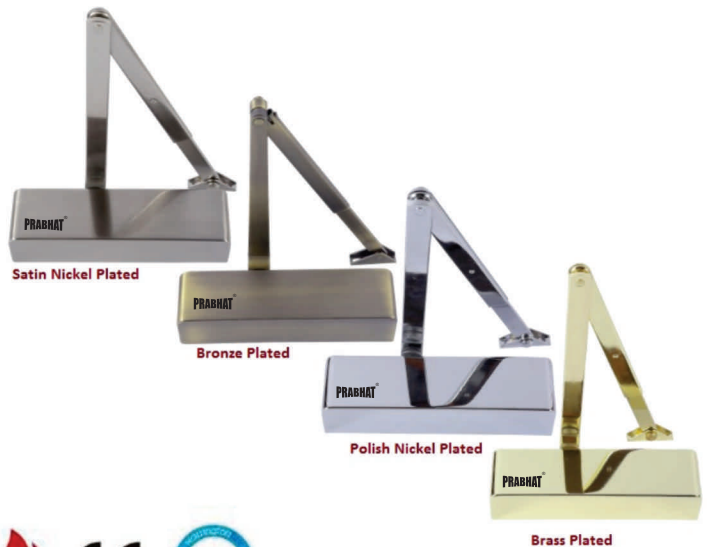

All of "Prabhat" Door Closer body must be treated by: Centralized smelting, fully automated die casting, dozens of precision machining

Latching Speed Valve

Closing Speed Valve

Delay Action Valve

PB-5000

- Inexpensive, proven reliability
- Closes the door by itself, softly and without noise
- Strong versatility, widely applicable to various applications
- Closing cycle largely unaffected by temperature changes
- "Rack-and-Pinion" system. Weight : 15-150 kg.

DIMENSIONS

Power Adjustable Valve

High Strength Spring, Oil-tempered steel, supply enough power to close the door even after 2 million cycles.

Back Check Valve

Needle Bearing Installed For Super Smooth Operatipon & High Efficiency