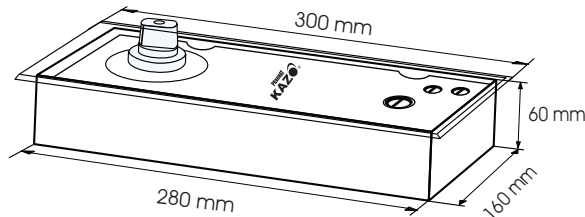

DIMENSIONS

₹4850.00

F-94 FLOOR SPRING

- Single Spring
- Double Speed, Weight upto 100 kg

DIMENSIONS

Colour Charge Extra

₹4100.00

Top Pivot • Bottom Strap