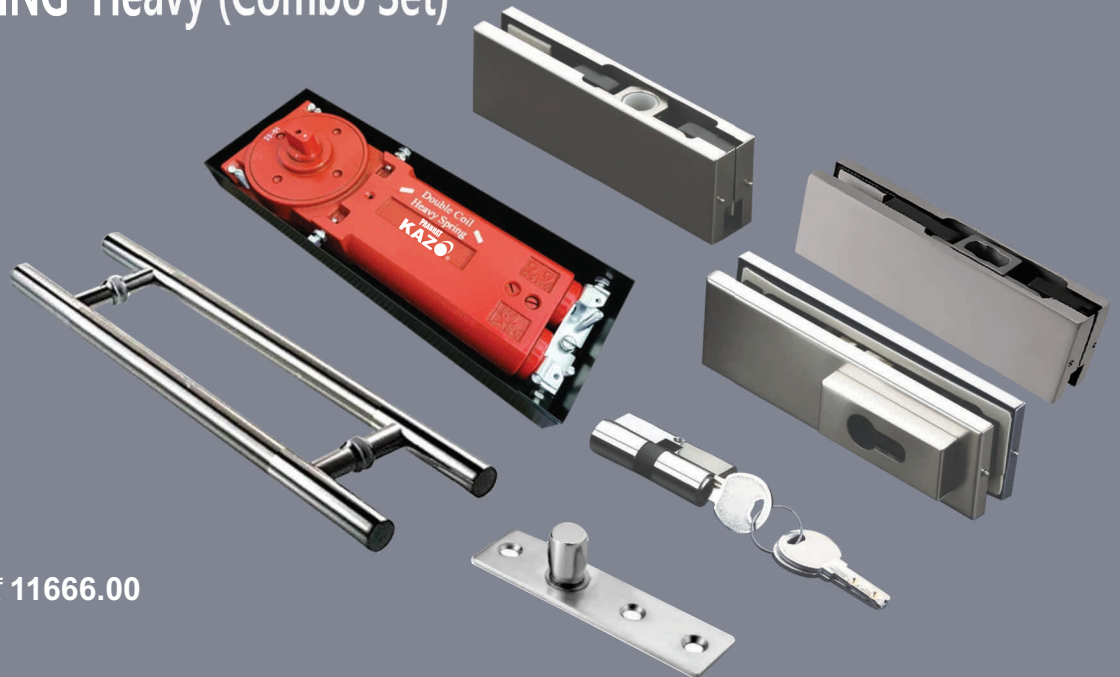

F-96 FLOOR SPRING Heavy (Combo Set)

Black/R. Gold/Gold Charges Extra

₹ 11666.00

Glass Fitting Collection