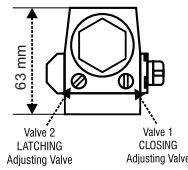

M-91

Technical Parameter			
Door weight	Power size	Door width	Product Size
60Kgs	EN 3	950mm	174x41×63
Hole distance	Back check	Hold Open	Life cycles
162x19mm	Optional	No	500000

DIMENSIONS