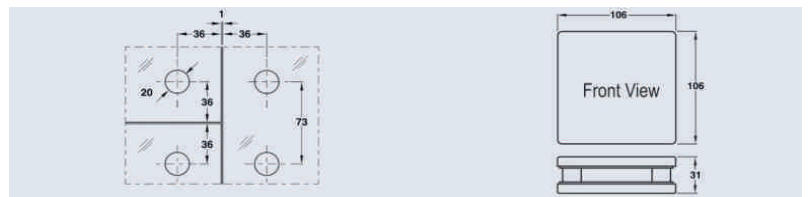

Specification :

- Finish : Satin stainless steel suitable for fixing maximum for no's of fixed glass
- For fixing maximum upto four glasses • With SS 304 cover of 1.2mm thickness • High quality tempered precision screw are used to ensure solid griping.