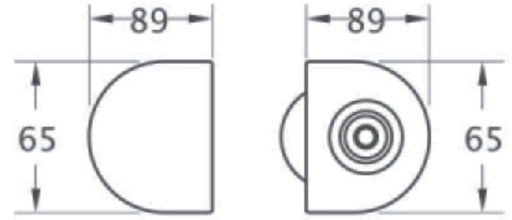

Black/R. Gold/Gold Charges Extra

PKGL-7

Glass to Glass

₹ 2200.00

Specification :

- Material : Stainless Steel
- Finish : Satin stainless steel & Black Matt
- One side key-Lock from outside only
- Suitable for 10/12mm Glass
- Glass preparation/cutout not required
- With gasket to prevent glass from damage
- With three bass computer key
- Suitable for glass to glass