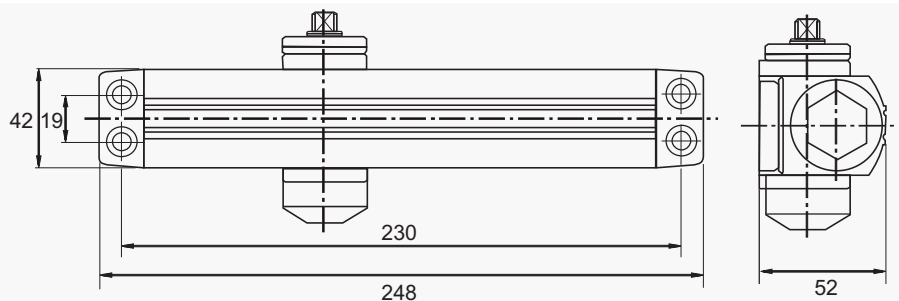

DIMENSIONS

Power Adjustable Valve

High Strength Spring, Oil-tempered steel, supply enough power to close the door even after 2 million cycles.

Back Check Valve

Needle Bearing Installed For Super Smooth Operatipon & High Efficiency