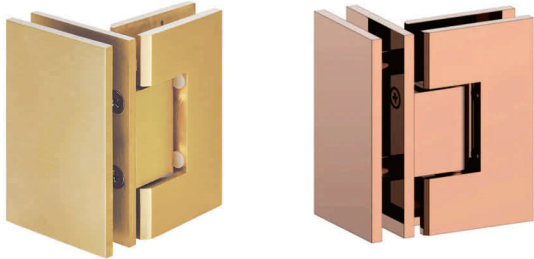

Material : Zinc M.R.P. ₹ 2650.00

Material : S.S M.R.P. ₹ 3100.00

SHOWER HINGES

Black/R. Gold/Gold Charges Extra

PKSH-G

- Glass to Glass 90° Hinge • glass thickness : 8mm-12mm
- Weight Cap.: 45 kg • finish : Matt & Chrome Plated
- With Gasket to Prevent Glass from Damage