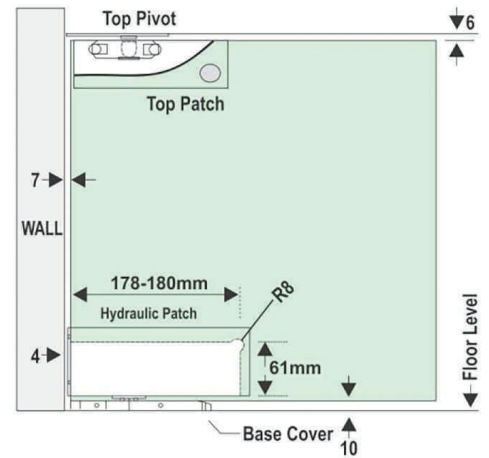

Black/R. Gold/Gold Charges Extra

₹ 12000.00

Black Matt

Glass Fittings
Collection

Combo M.R.P. ₹ 18333.00