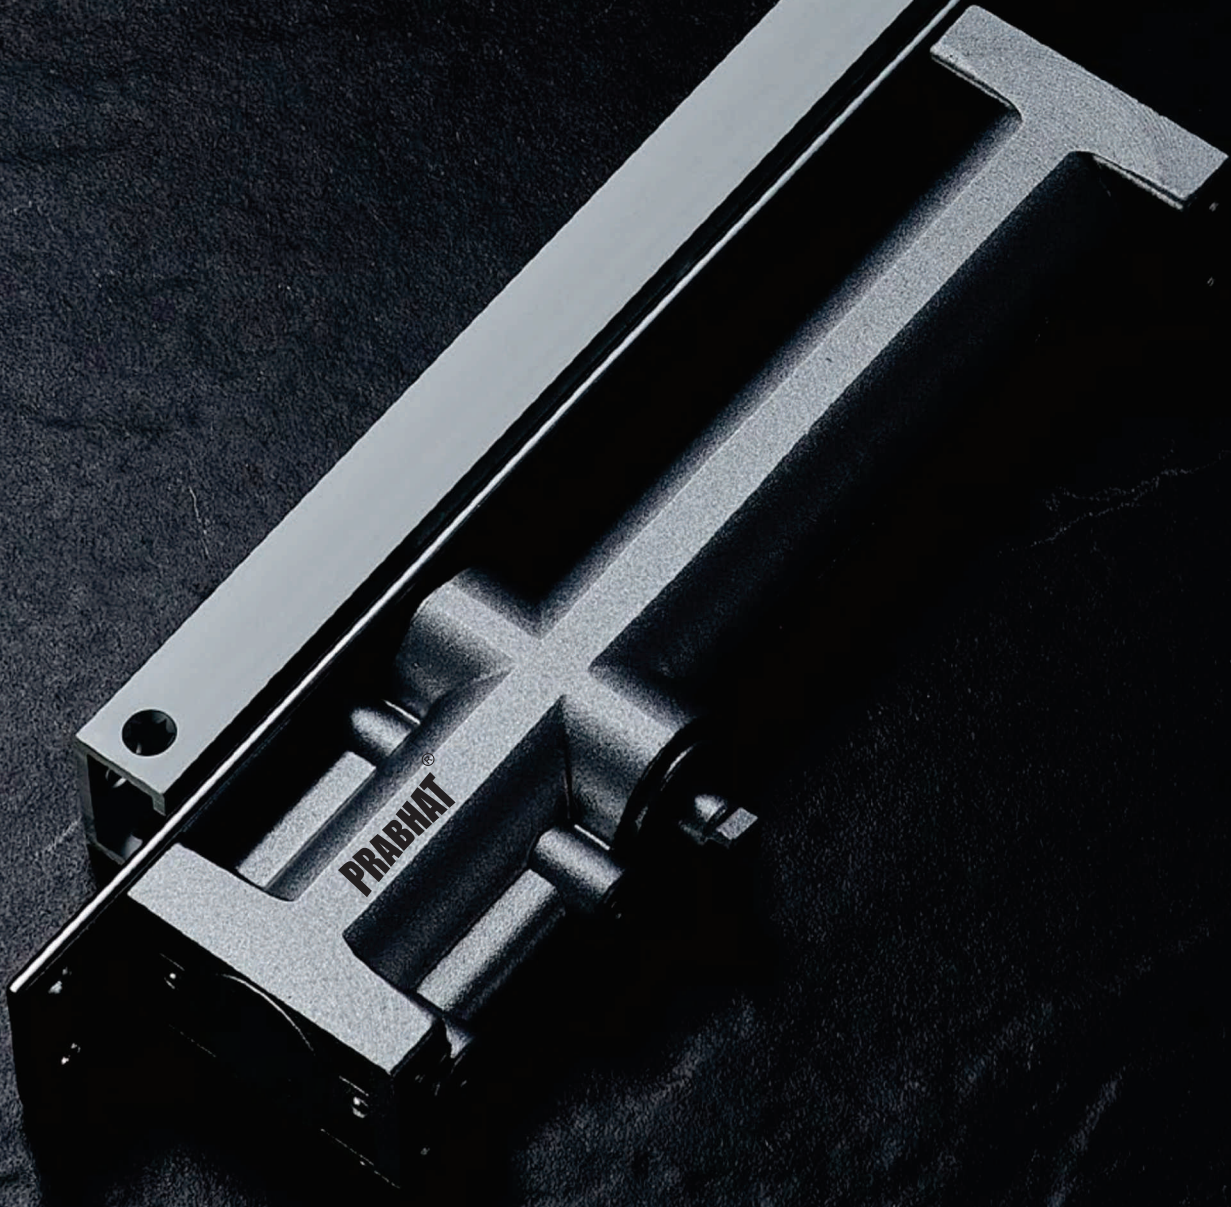

Estd. 1962

®

PRABHAT

Door Closer