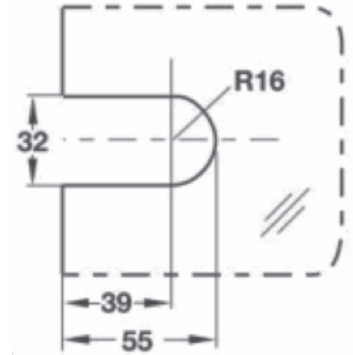

Specification :

- Finish : Satin stainless steel & Black Matt, gold, Rose Gold
- Suitable to lock swing sliding & sliding doors.
- Can also be used to lock the door from centre/top
- Thumb turn lock with single throw
- With SS 304 cover 1 mm thickness
- High quality tempered precision screws are used to ensure solid gripping.