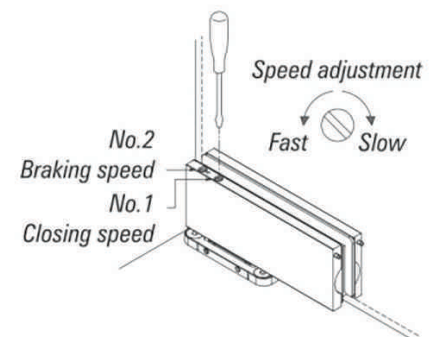

Black/R. Gold/Gold Charges Extra

₹ 12000.00

Black Matt

Glass Fittings
Collection

Combo M.R.P. ₹ 18333.00