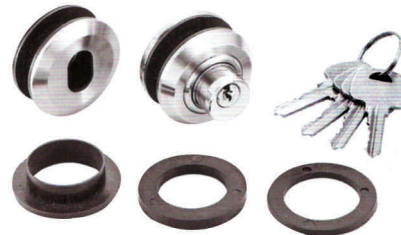

PKSL-1
Sliding Door Lock
₹ 5090.00