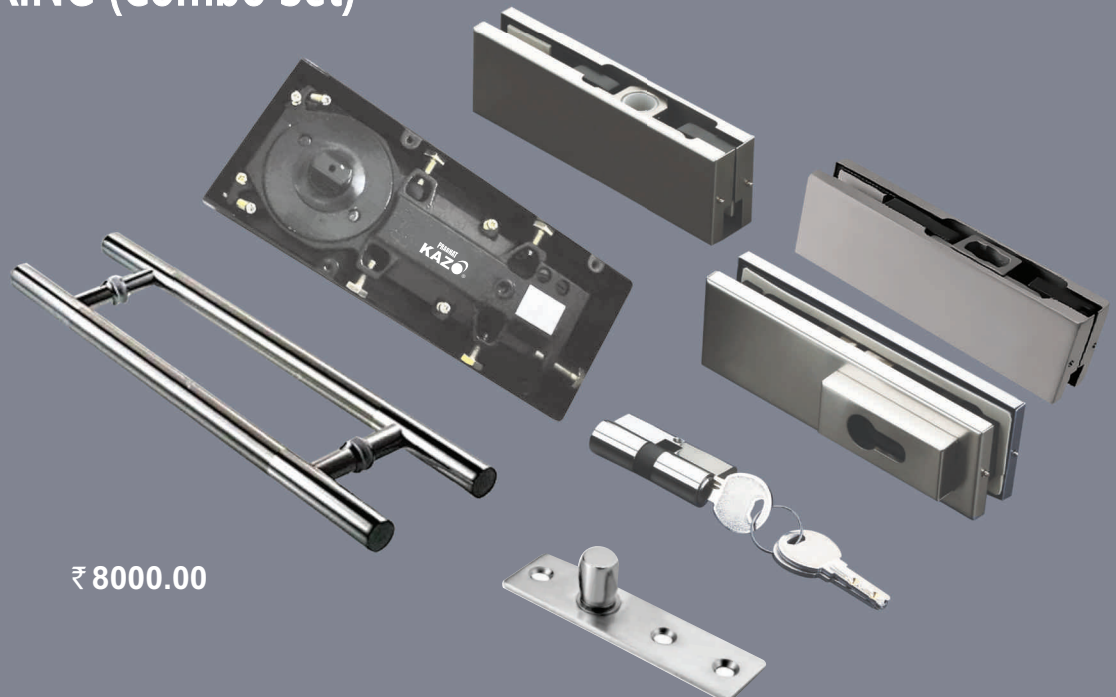

F-93 FLOOR SPRING (Combo Set)

Black/R. Gold/Gold Charges Extra

Glass Fitting
Collection