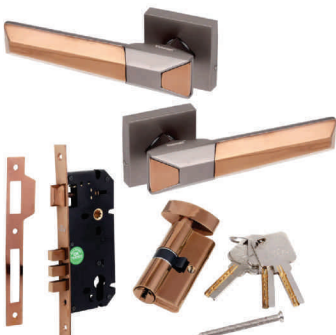

DESCRIPTION	M.R.P.
ROSE COMBO SET	With one side Key/Knobe 60 mm cylinder	5940.00
	With both side Key 60 mm cylinder	5960.00
	With Baby Latch	4650.00
	With one side Key/Knobe 70 mm cylinder	6170.00
	With both side Key 70 mm cylinder	6140.00
	With Baby Latch	4650.00

Model : SIMBA (GREY / R. Gold PVD)
Material : ZINC